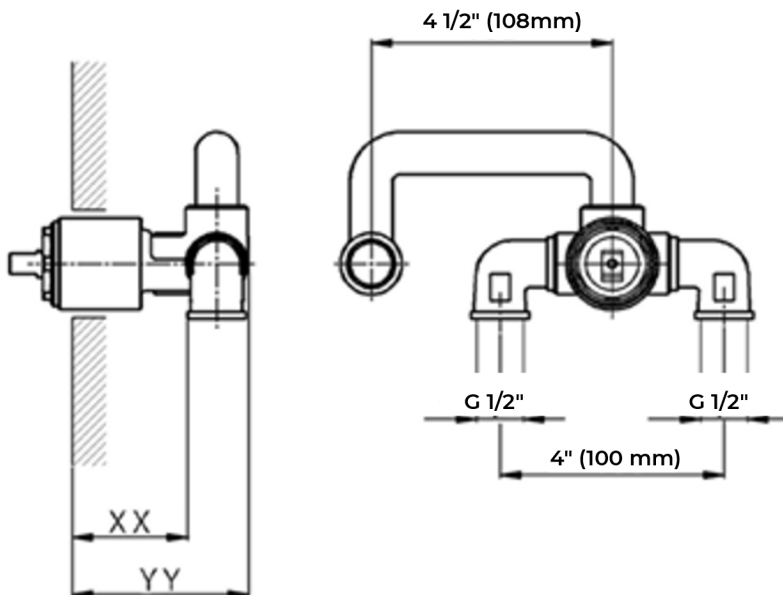

## Concealed Thermostatic Shower Valve - 1 Outlet - C4

Collection: PLATANI

Model: HTD09D-CO-PL-C4-00-WL

Revolutionize your shower system with our concealed "in-wall" thermostatic shower valve - the hidden gem that powers all your shower features. With discreet plumbing and framing, our valve is installed behind the wall face of your shower, ensuring a seamless and clutter-free look. From there, you can control water temperature and volume, enabling you to personalize your shower experience to your exact preferences.

### BENEFITS

- Precise temperature control with a concealed brass thermostatic rough valve for a safe and comfortable shower experience.
- Anti-scald technology prevents sudden temperature fluctuations.
- High-quality brass construction for durability and longevity.
- Concealed design for a clean and modern aesthetic.
- Customizable water temperature and volume for individual preferences.
- Compatible with various showerhead and spray configurations for versatility.

### FEATURES

- Country of Origin: Italy
- Material: Brass Valve Body
- Dimensions: See technical drawings
- Connection: 1/2" NPT
- Valve Type: Concealed (1 Outlet Diverter)
- Style: Pressure Balance Diverter Valve
- Valve Function: Thermostatic
- Installation Type: Concealed Wall mounted
- Replacement Cartridge for Volume Control: C1
- Replacement Cartridge for Mixer/Temp Regulator: C3

### PLATE

2-3mm: XX 27-47 YY 54-74  
 10mm: XX 16-40 YY 43-67