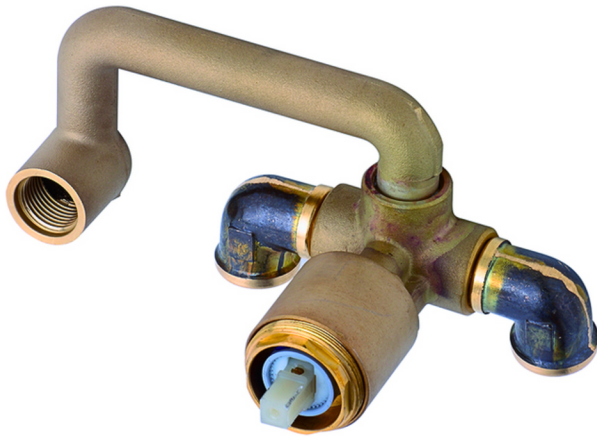

## Concealed Thermostatic Shower Valve - 1 Outlet - C4

Collection: PLATANI

Model: HTD09D-CO-PL-C4-00-WL

Revolutionize your shower system with our concealed "in-wall" thermostatic shower valve - the hidden gem that powers all your shower features. With discreet plumbing and framing, our valve is installed behind the wall face of your shower, ensuring a seamless and clutter-free look. From there, you can control water temperature and volume, enabling you to personalize your shower experience to your exact preferences.

### BENEFITS

- Precise temperature control with a concealed brass thermostatic rough valve for a safe and comfortable shower experience.
- Anti-scald technology prevents sudden temperature fluctuations.
- High-quality brass construction for durability and longevity.
- Concealed design for a clean and modern aesthetic.
- Customizable water temperature and volume for individual preferences.
- Compatible with various showerhead and spray configurations for versatility.

### FEATURES

- Country of Origin: Italy
- Material: Brass Valve Body
- Dimensions: See technical drawings
- Connection: 1/2" NPT
- Valve Type: Concealed (1 Outlet Diverter)
- Style: Pressure Balance Diverter Valve
- Valve Function: Thermostatic
- Installation Type: Concealed Wall mounted
- Replacement Cartridge for Volume Control: C1
- Replacement Cartridge for Mixer/Temp Regulator: C3