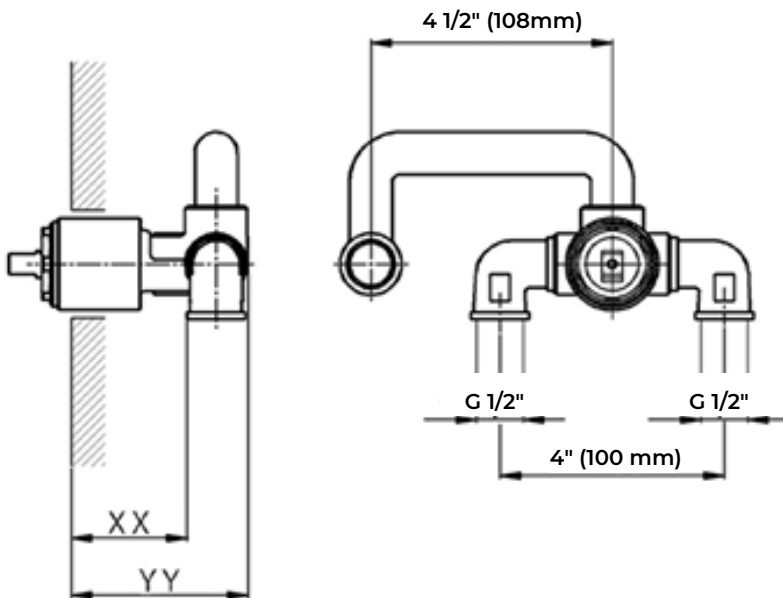

## Concealed Valve for Wall-mounted faucet - C4

Collection: PLATANI

Model: HTD09D-CO-PL-C4-00-WL

Our Premium Wall-Mounted Concealed Valve is the essential hidden component for wall-mounted bathroom faucets. Designed to be installed behind the wall, this valve ensures a clean, minimalist look by keeping plumbing discreetly out of sight. Built for durability and precision, it provides effortless control over water flow and temperature, delivering reliable performance for luxury bathrooms.

### FEATURES

- Country of Origin: Italy
- Material: Brass Valve Body
- Dimensions: See technical drawings
- Valve Type: Concealed
- Installation Type: Concealed Wall mounted

### PLATE

2-3mm: XX 27-47 YY 54-74  
 10mm: XX 16-40 YY 43-67