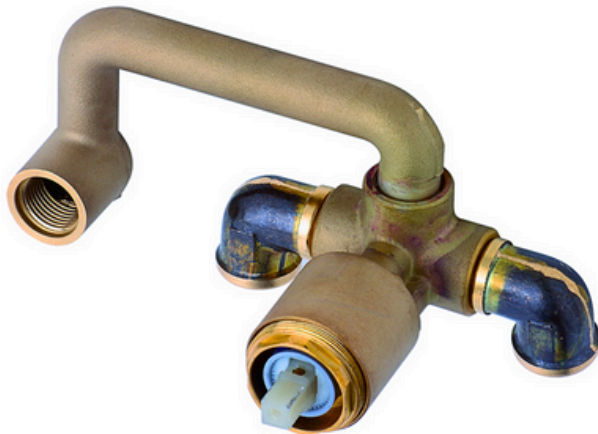

## Concealed Valve for Wall-mounted faucet - C4

Collection: PLATANI

Model: HTD09D-CO-PL-C4-00-WL

Our Premium Wall-Mounted Concealed Valve is the essential hidden component for wall-mounted bathroom faucets. Designed to be installed behind the wall, this valve ensures a clean, minimalist look by keeping plumbing discreetly out of sight. Built for durability and precision, it provides effortless control over water flow and temperature, delivering reliable performance for luxury bathrooms.

### BENEFITS

- **Concealed Design:** Installed behind the wall for a sleek, modern appearance.
- **Precision Control:** Offers smooth and accurate adjustment of water flow and temperature.
- **Durable Construction:** Made with high-quality materials to ensure long-lasting, leak-proof performance.
- **Easy Installation:** Compatible with standard plumbing systems for hassle-free setup.

### FEATURES

- Country of Origin: Italy
- Material: Brass Valve Body
- Dimensions: See technical drawings
- Valve Type: Concealed
- Installation Type: Concealed Wall mounted