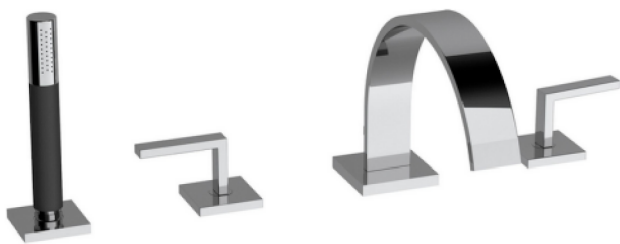

Deck Mounted Tub Faucet - R1

Collection: FLUMENDOSA

Model: CCT26-WA-FLU-R1-00-DK

- | | | |
|---|--|---|
|  Polished Chrome |  Old Bronze |  Brushed Stainless Steel |
|  Polished Brass |  Old Copper |  Polished Stainless |
|  Polished Nickel |  Antique Gold |  White Matte |
|  Brushed Nickel |  Black Titanium |  Black Matte |
|  24K Gold |  Silver Nickel | |

Experience the epitome of luxury with our high-end Italian deck-mounted tub faucet. Meticulously crafted from premium materials, this fixture blends timeless design with enduring durability. Immerse yourself in a personalized spa experience with its minimalist hand shower. Effortless cleaning, water conservation, and a touch of sophistication redefine your bathing ritual. Indulge in the art of opulent bathing, where every detail exudes refinement and unparalleled comfort.

- Offers a stylish and sophisticated touch to any bathroom.
- Easy installation process makes upgrading your bathroom simple and hassle-free.
- Enhances bathroom aesthetic appeal and adds value to the space.
- Provides a comfortable and ergonomic grip for easy and precise water flow control.
- Indulge in a spa-inspired atmosphere that lets you relax and rejuvenate after a long day.
- Ideal for use in residential and commercial bathrooms.

BENEFITS

- Enjoy versatility with the integrated 2-outlet diverter. Easily switch between different water outlets, allowing you to customize your bathing experience according to your preferences.
- Crafted from high-quality brass that ensures durability and longevity. The brass construction not only guarantees sturdiness but also adds a touch of elegance to your space.
- Experience pure relaxation with the included minimalistic one-spray hand shower.
- Pull-out flexible hose offers convenient ease of movement. Reach every corner of your bathtub effortlessly, ensuring a comprehensive and relaxing bathing experience.