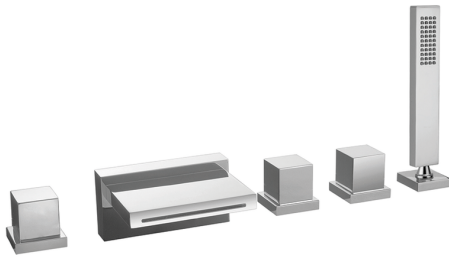

## Deck Mounted Tub Faucet - S2

Collection: FLUMENDOSA

Model: CCT26-WA-FLU-S2-00-DK

- |   |  |   |
|---|--|---|
|  Polished Chrome |  Old Bronze     |  Brushed Stainless Steel |
|  Polished Brass  |  Old Copper     |  Polished Stainless      |
|  Polished Nickel |  Antique Gold   |  White Matte             |
|  Brushed Nickel  |  Black Titanium |  Black Matte             |
|  24K Gold        |  Silver Nickel  |   |

Experience the epitome of luxury with our high-end Italian deck-mounted tub faucet. Meticulously crafted from premium materials, this fixture blends timeless design with enduring durability. Immerse yourself in a personalized spa experience with its minimalist hand shower. Effortless cleaning, water conservation, and a touch of sophistication redefine your bathing ritual. Indulge in the art of opulent bathing, where every detail exudes refinement and unparalleled comfort.

### BENEFITS

- Offers a stylish and sophisticated touch to any bathroom.
- Easy installation process makes upgrading your bathroom simple and hassle-free.
- Enhances bathroom aesthetic appeal and adds value to the space.
- Provides a comfortable and ergonomic grip for easy and precise water flow control.
- Indulge in a spa-inspired atmosphere that lets you relax and rejuvenate after a long day.
- Ideal for use in residential and commercial bathrooms.

### FEATURES

- Enjoy versatility with the integrated 2-outlet diverter. Easily switch between different water outlets, allowing you to customize your bathing experience according to your preferences.
- Crafted from high-quality brass that ensures durability and longevity. The brass construction not only guarantees sturdiness but also adds a touch of elegance to your space.
- Experience pure relaxation with the included minimalistic one-spray hand shower.
- Pull-out flexible hose offers convenient ease of movement. Reach every corner of your bathtub effortlessly, ensuring a comprehensive and relaxing bathing experience.