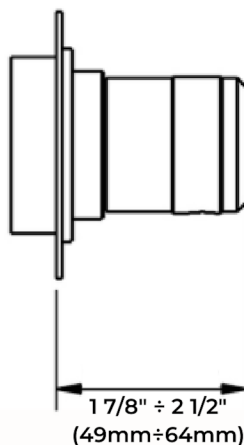

- Country of Origin: Italy
- Dimensions: See technical drawings
- Connection: 1/2" NPT
- Valve Type: Concealed
- Style: Pressure Balance Diverter Valve
- Installation Type: Concealed Wall mounted
- Replacement Cartridge for Volume Control: C1

Ø 3 1/8" (80mm)

FEATURES

TECHNICAL DETAILS