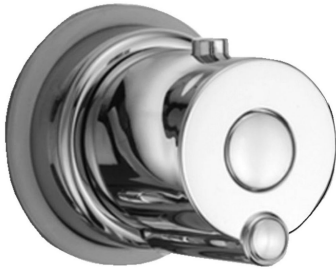

Diverter - C8

Collection: BRADANO

Model: HTR25-TH-BR-C8-00-WL

- | | | |
|---|--|---|
|  Polished Chrome |  Old Bronze |  Brushed Stainless Steel |
|  Polished Brass |  Old Copper |  Polished Stainless |
|  Polished Nickel |  Antique Gold |  White Matte |
|  Brushed Nickel |  Black Titanium |  Black Matte |
|  24K Gold |  Silver Nickel | |

Elevate your bathing experience with precision and style. Crafted with exquisite detail, this diverter trim offers seamless control, allowing you to effortlessly direct water flow between various fixtures. Designed for discerning tastes, it blends luxurious aesthetics with unparalleled functionality. Upgrade your bathroom to a realm of opulence and convenience with our premium shower diverter.

BENEFITS

- Precise control: Our premium shower diverter offers precise control over the flow and temperature of the water, ensuring that you get the perfect shower every day.
- Leak-free: Our innovative design features a precision-engineered mechanism with a ceramic disc valve that prevents leaks and drips, even after years of use.
- Long-lasting: Made from high-quality materials that can last for many years, providing you with reliable and consistent performance.
- Rust-resistant: Our Italian-crafted shower diverters are rust-resistant, ensuring they look great and function properly for many years.