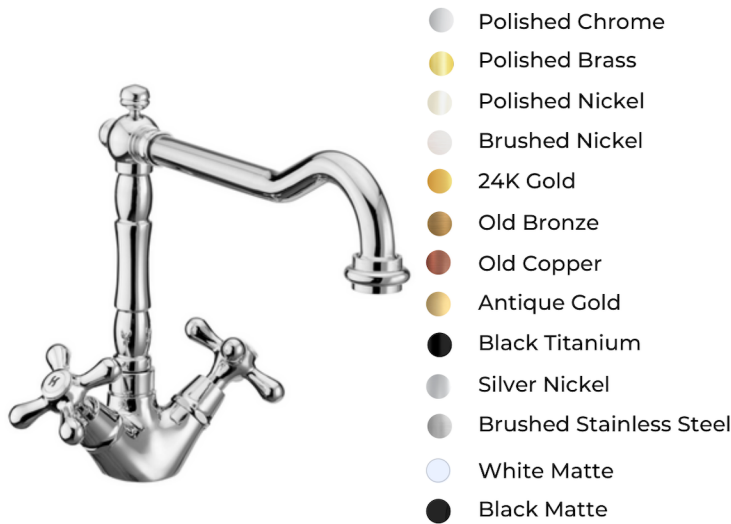

Double Handle Kitchen Faucet - C25

Collection: ARNO

Model: ETD13-KIT-AR-C25-00-DK

Enhance the elegance of your kitchen with our Transitional Design Double Handle Kitchen Faucet. Combining timeless design elements with modern functionality, this faucet offers the perfect balance between traditional charm and contemporary flair. With its dual-handle operation and high-arc spout, it delivers exceptional performance and versatility for all your kitchen tasks.

BENEFITS

- **Timeless Elegance:** Elevate the style of your kitchen with a transitional design that effortlessly combines classic and contemporary elements, creating a sophisticated and inviting space.
- **Effortless Control:** Dual-handle operation offers precise control over water temperature and flow, ensuring optimal performance for various kitchen tasks.
- **Hassle-Free Maintenance:** The smooth surface and thoughtful design make cleaning the faucet easy, maintaining its pristine look with minimal effort.

FEATURES

- **Transitional Design:** Blends classic and modern design elements, offering a versatile and timeless aesthetic that suits any kitchen decor.
- **Double Handle Operation:** Separate handles for hot and cold water provide precise control over temperature and flow, ensuring convenience and ease of use.
- **High-Arc Spout:** Offers ample clearance for filling large pots and pans, accommodating your kitchen needs with ease.
- **Water-Saving Technology:** Designed with advanced aerators and water-saving technology, promoting eco-conscious living without compromising performance.