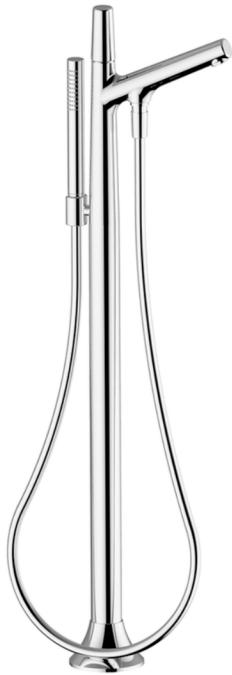

Freestanding Tub Faucet - C10

Collection: VELINO

Model: CCT19-VA-VE-C10-00-FR

- Polished Chrome
- Polished Brass
- Polished Nickel
- Brushed Nickel
- 24K Gold
- Old Bronze
- Old Copper
- Antique Gold
- Black Titanium
- Silver Nickel
- Brushed Stainless Steel
- Polished Stainless
- White Matte
- Black Matte

Transform your bath into a sanctuary of elegance with our high-end tub faucet. Crafted for enduring durability and timeless style, it effortlessly merges sophistication with functionality. Enjoy the benefits of easy installation and a smooth water flow, creating a spa-like atmosphere in your bathroom. Immerse yourself in luxury and redefine your bathing ritual with every use.

- **Indulgent Soaking:** Immerse yourself in a world of comfort with our freestanding tub faucet, delivering a lavish and cozy soaking experience that redefines relaxation.
- **Value Enhancement:** Elevate your home's value with our premium tub faucet, an investment that not only enhances your lifestyle but also increases the resale potential of your property.
- **Versatile Application:** Suitable for both residential and commercial use, our tub faucet embodies excellence, delivering unmatched performance and style wherever it's installed.
- **Effortless Maintenance:** Experience the ease of cleaning and maintaining our faucet, requiring minimal effort to keep it pristine, ensuring it retains its allure with minimal time and energy investment.

FEATURES

- Country of Origin: Italy
- Dimensions: See technical drawings
- Hose Length: 59"
- Flow Rate: 1.8 GPM
- Installation Type: Floor Mounted

TECHNICAL DETAILS