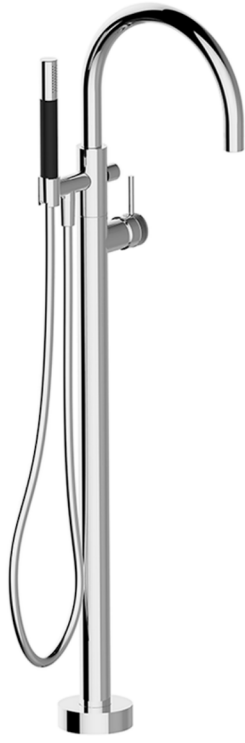

## Freestanding Tub Faucet - C7

Collection: CASCADE DEL COMELLE

Model: HCT19-CHR-CDC-C7-00-FR

- Polished Chrome
- Polished Brass
- Polished Nickel
- Brushed Nickel
- 24K Gold
- Old Bronze
- Old Copper
- Antique Gold
- Black Titanium
- Silver Nickel
- Brushed Stainless Steel
- Polished Stainless
- White Matte
- Black Matte

Transform your bath into a sanctuary of elegance with our high-end tub faucet. Crafted for enduring durability and timeless style, it effortlessly merges sophistication with functionality. Enjoy the benefits of easy installation and a smooth water flow, creating a spa-like atmosphere in your bathroom. Immerse yourself in luxury and redefine your bathing ritual with every use.

- **Indulgent Soaking:** Immerse yourself in a world of comfort with our freestanding tub faucet, delivering a lavish and cozy soaking experience that redefines relaxation.
- **Value Enhancement:** Elevate your home's value with our premium tub faucet, an investment that not only enhances your lifestyle but also increases the resale potential of your property.
- **Versatile Application:** Suitable for both residential and commercial use, our tub faucet embodies excellence, delivering unmatched performance and style wherever it's installed.
- **Effortless Maintenance:** Experience the ease of cleaning and maintaining our faucet, requiring minimal effort to keep it pristine, ensuring it retains its allure with minimal time and energy investment.

### FEATURES

- Country of Origin: Italy
- Material: Brass
- Dimensions: See technical drawings
- Hose Length: 59"
- Flow Rate: 1.8 GPM
- Installation Type: Floor Mounted