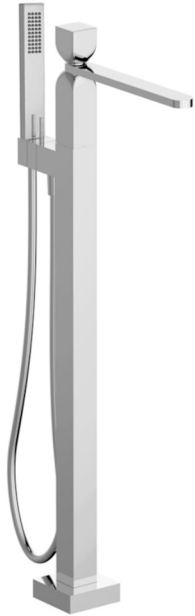

Freestanding Tub Faucet - S2

Collection: MINCIO

Model: CCT19-HR-MI-S2-00-FR

- Polished Chrome
- Polished Brass
- Polished Nickel
- Brushed Nickel
- 24K Gold
- Old Bronze
- Old Copper
- Antique Gold
- Black Titanium
- Silver Nickel
- Brushed Stainless Steel
- Polished Stainless
- White Matte
- Black Matte

Transform your bath into a sanctuary of elegance with our high-end tub faucet. Crafted for enduring durability and timeless style, it effortlessly merges sophistication with functionality. Enjoy the benefits of easy installation and a smooth water flow, creating a spa-like atmosphere in your bathroom. Immerse yourself in luxury and redefine your bathing ritual with every use.

- **Indulgent Soaking:** Immerse yourself in a world of comfort with our freestanding tub faucet, delivering a lavish and cozy soaking experience that redefines relaxation.
- **Value Enhancement:** Elevate your home's value with our premium tub faucet, an investment that not only enhances your lifestyle but also increases the resale potential of your property.
- **Versatile Application:** Suitable for both residential and commercial use, our tub faucet embodies excellence, delivering unmatched performance and style wherever it's installed.
- **Effortless Maintenance:** Experience the ease of cleaning and maintaining our faucet, requiring minimal effort to keep it pristine, ensuring it retains its allure with minimal time and energy investment.

FEATURES

- Country of Origin: Italy
- Material: Brass
- Dimensions: See technical drawings
- Hose Length: 59"
- Flow Rate: 1.8 GPM
- Installation Type: Floor Mounted

TECHNICAL DETAILS