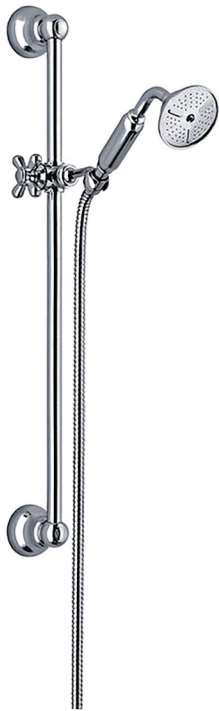

Hand Shower With Slide Bar - C2

Collection: CHIESE

Model: STD15-OL-CHI-C2-00-WL

- Polished Chrome
- Polished Brass
- Polished Nickel
- Brushed Nickel
- 24K Gold
- Old Bronze
- Old Copper
- Antique Gold
- Black Titanium
- Silver Nickel
- Brushed Stainless Steel
- Polished Stainless
- White Matte
- Black Matte

- The modern and stylish design of our sliding bracket system adds a touch of elegance to your bathroom.
- Easy to install and use, requiring minimal plumbing modifications.
- Suitable for both residential and commercial use.

- Our metal rail sliding bracket system provides customizable showering by allowing easy adjustment and angling of your showerhead.
- Detachable or mountable for flexible and convenient use, providing extended reach or hands-free showering.
- The corrosion-resistant rail mounts to your shower wall, saving space and providing a modern look.
- Made from high-quality brass with durable finishes, our sliding bracket system is built to last.
- Our versatile single-spray function ABS handheld shower and smooth no-kink hose are lightweight and add convenience to your shower routine.

BENEFITS

FEATURES

- Country of Origin: Italy
- Materials: Brass
- Dimensions: See technical drawings
- Included Components: Hose, Slide Bar, Hand Shower
- Flow Rate: 1.8 GPM
- Hose Length: 59"
- Installation Type: Wall Mounted
- Required Wall Supply Elbow: Sold Separately