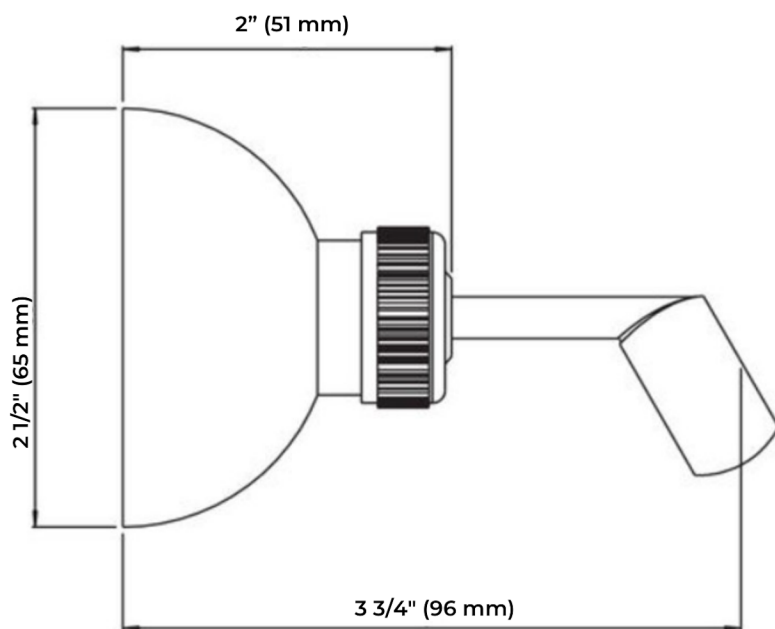

This Wall Supply Elbow with hand shower support allows you to mount the hand-held near the shower wall giving you a more convenient shower experience. The shower outlet elbow for hand shower hoses in dazzling chrome adds the finishing touch to your shower installation.

- Range of finishes and styles to seamlessly complement any shower design.
- Easy installation and compatibility with most hand-held shower systems for versatile functionality.
- Upgrades your shower experience with our high-quality Wall Supply Elbow.
- Enhances your bathroom aesthetic with our sleek and stylish Wall Supply Elbows.
- Upgrades your bathroom with our versatile and functional Wall Supply Elbows.
- Suitable for both residential and commercial use.

BENEFITS

- Essential component for any hand-held shower and hose, providing a convenient mounting option on the shower wall with angling adjustability.
- Provides a secure and stable mounting option for hand-held shower heads.
- Durable construction ensures long-lasting performance and reliability.

FEATURES

- Country of Origin: Italy
- Material: Brass
- Dimensions: See technical drawings
- Installation Type: Wall mounted

TECHNICAL DETAILS