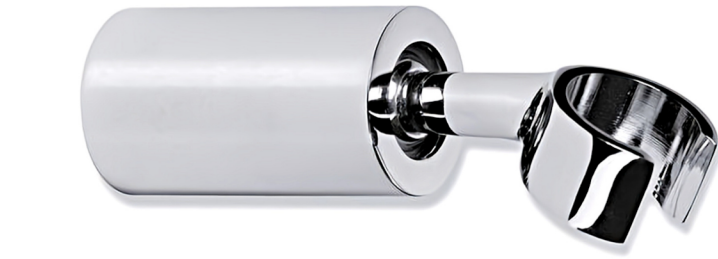

## Hand-Held Shower Holder - C1

Collection: TANARO

Model: SCT08-DU1-TAN-C1-00-WL

The Wall Supply Elbow with integral Handheld Shower Support is an essential component for any hand-held shower and hose, providing a convenient mounting option on the shower wall with angling adjustability. Our Wall Supply Elbows come in a range of finishes and styles to seamlessly complement any shower design.

### BENEFITS

- Range of finishes and styles to seamlessly complement any shower design.
- Easy installation and compatible with most hand-held shower systems for versatile functionality.
- Upgrades your shower experience with our high-quality Wall Supply Elbow.
- Enhances your bathroom aesthetic with our sleek and stylish Wall Supply Elbows.
- Upgrades your bathroom with our versatile and functional Wall Supply Elbows.
- Suitable for both residential and commercial use.

### FEATURES

- Essential component for any hand-held shower and hose, providing a convenient mounting option on the shower wall with angling adjustability.
- Provides a secure and stable mounting option for hand-held shower heads.
- Durable construction ensures long-lasting performance and reliability.

- Country of Origin: Italy
- Material: Brass
- Dimensions: See technical drawings
- Installation Type: Wall mounted