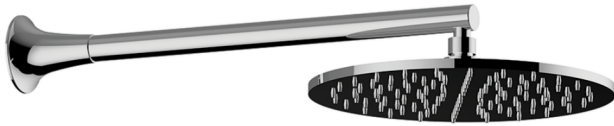

## Shower Arm With Showerhead - C1

Collection: VELINO

Model: CCT39-VA-VE-C1-16-WL

- |   |  |   |
|---|--|---|
|  Polished Chrome |  Old Bronze     |  Brushed Stainless Steel |
|  Polished Brass  |  Old Copper     |  Polished Stainless      |
|  Polished Nickel |  Antique Gold   |  White Matte             |
|  Brushed Nickel  |  Black Titanium |  Black Matte             |
|  24K Gold        |  Silver Nickel  |   |

Discover modern luxury with our contemporary shower arm and shower head. This sleek duo redefines your bathroom experience, blending minimalist design with powerful functionality. Effortlessly transform your space into a haven of contemporary elegance, where each shower becomes a refreshing and stylish escape.

### FEATURES

- Country of Origin: Italy
- Material: Brass
- Dimensions: See technical drawings
- Connection: 1/2" NPT
- Integral Flange
- Installation Type: Wall mounted