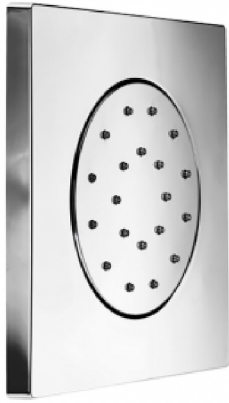

## Shower Jet - S2

Collection: SECCHIA

Model: ECT24-HU-SEC-S2-00-WL

- |   |  |   |
|---|--|---|
|  Polished Chrome |  Old Bronze     |  Brushed Stainless Steel |
|  Polished Brass  |  Old Copper     |  Polished Stainless      |
|  Polished Nickel |  Antique Gold   |  White Matte             |
|  Brushed Nickel  |  Black Titanium |  Black Matte             |
|  24K Gold        |  Silver Nickel  |   |

### BENEFITS

- Provides a luxurious and spa-like shower experience.
- Can be used to target specific areas of the body for a more thorough cleanse.
- Adds a touch of elegance and sophistication to any bathroom.
- Enhances the overall value of your bathroom and home.
- Provides a quick and effective way to rinse off after a workout or swim.
- Can be used in combination with other shower fixtures for a personalized shower experience.
- Easy to clean and maintain

### FEATURES

- Made with high-quality materials for durability and longevity.
- Provides consistent water pressure for a satisfying shower experience.
- Can be easily adjusted for optimal water flow and pressure.
- Available in a range of stylish designs and finishes to complement any bathroom decor.

- Country of Origin: Italy
- Material: ABS
- Dimensions: See technical drawings
- Connection: 1/2" NPT
- Flow Rate: 1.8 GPM