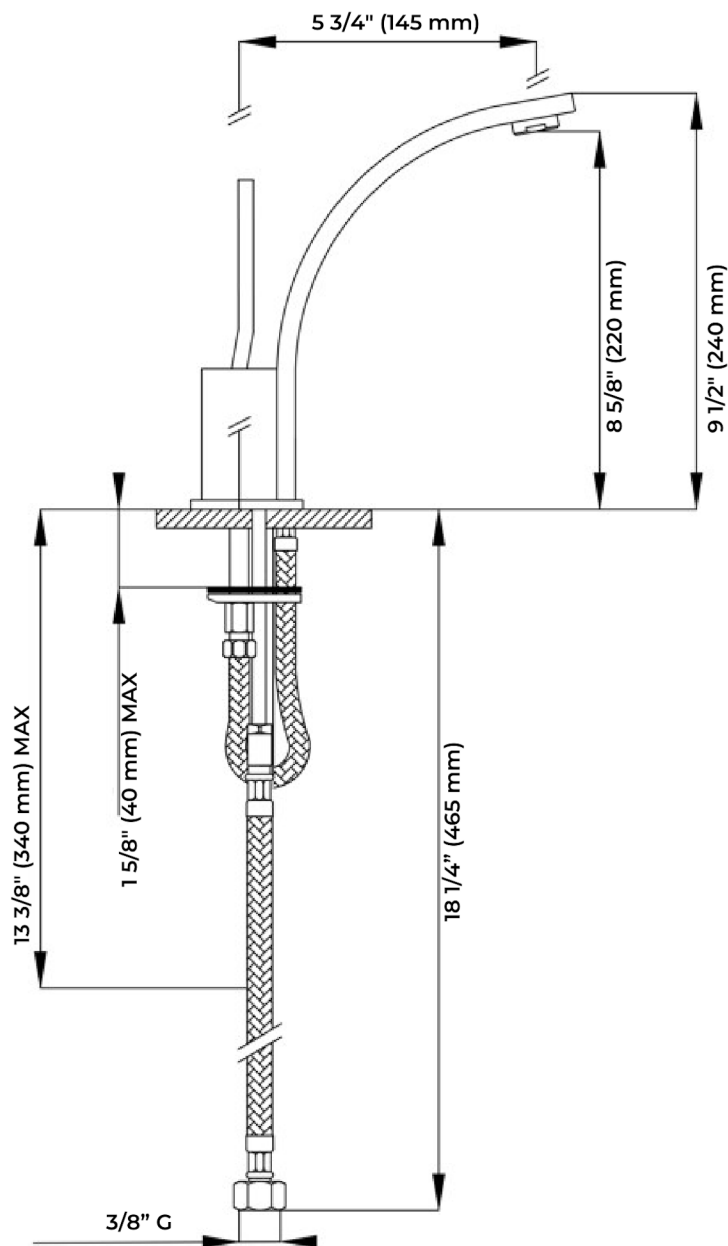

- Easy to use and install, with a simple and clean appearance.
- Requires only one hole for installation, making it easier and quicker to install than double-handle faucets.
- Perfect for one-handed use, as the single handle controls both temperature and pressure.
- Ideal for bathroom use, where ease of use and quick temperature control are important factors.
- Ideal for use in residential and commercial bathrooms.

### FEATURES

- Country of Origin: Italy
- Dimensions: See technical drawings
- Flow Rate: 1.8 GPM
- Installation Type: Deck Mounted