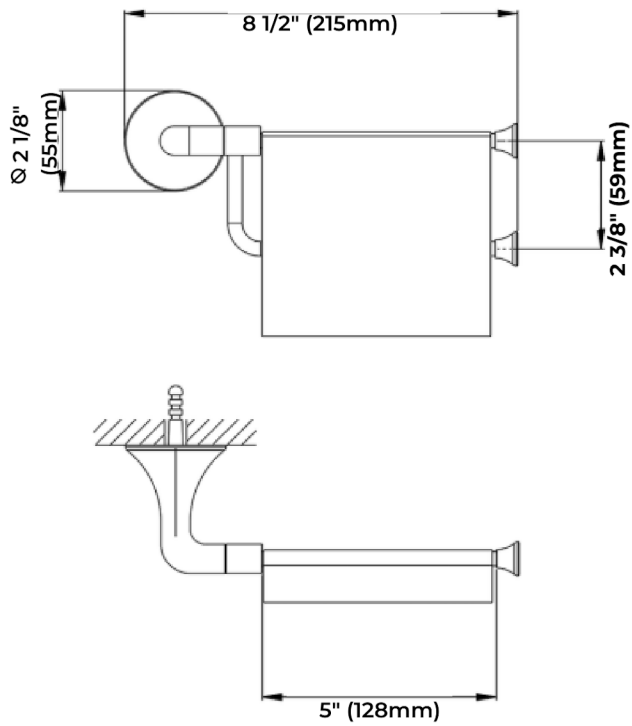

Toilet Tissue Holder - C4

Collection: VELINO

Model: CCT34-VA-VE-C4-00-WL

- | | | |
|---|--|---|
|  Polished Chrome |  Old Bronze |  Brushed Stainless Steel |
|  Polished Brass |  Old Copper |  Polished Stainless |
|  Polished Nickel |  Antique Gold |  White Matte |
|  Brushed Nickel |  Black Titanium |  Black Matte |
|  24K Gold |  Silver Nickel | |

FEATURES

- Country of Origin: Italy
- Dimensions: See technical drawings
- Installation Type: Wall Mounted

TECHNICAL DETAILS