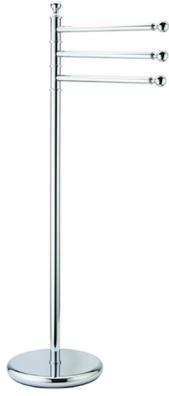

Towel Bar - C8

Collection: ARNO

Model: HTD33-CR-AR-C8-00-FR

- | | | |
|---|--|---|
|  Polished Chrome |  Old Bronze |  Brushed Stainless Steel |
|  Polished Brass |  Old Copper |  Polished Stainless |
|  Polished Nickel |  Antique Gold |  White Matte |
|  Brushed Nickel |  Black Titanium |  Black Matte |
|  24K Gold |  Silver Nickel | |

Transform your bathroom into a haven of elegance with our meticulously crafted Towel Bar. Its seamless design marries form and function, enhancing both the organization and aesthetics of your space. Elevate your bathroom experience with timeless luxury.

BENEFITS

- **Premium Materials:** Crafted from high-quality materials, our Towel Bars guarantee durability, ensuring they withstand the test of time and daily use.
- **Space Optimization:** Designed to optimize your bathroom space, these bars provide a dedicated spot for your towels, keeping them dry, accessible, and neatly arranged.
- **Easy Installation:** Our Towel Bars come with hassle-free installation features, allowing you to mount them securely on your walls without any fuss.
- **Versatile Styles:** From sleek modern designs to timeless classics, our Towel Bars are available in various styles and finishes, enabling you to choose the perfect match for your bathroom decor.
- **Secure Grip:** The bars offer a secure grip for your towels, preventing accidental slips and ensuring they remain in place, ready for use whenever you need them.