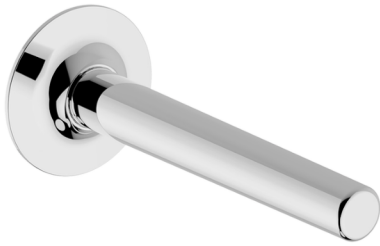

## Tub Spout - C8

Collection: VELINO

Model: CCT06-VA-VE-C8-00-WL

- |   |  |   |
|---|--|---|
|  Polished Chrome |  Old Bronze     |  Brushed Stainless Steel |
|  Polished Brass  |  Old Copper     |  Polished Stainless      |
|  Polished Nickel |  Antique Gold   |  White Matte             |
|  Brushed Nickel  |  Black Titanium |  Black Matte             |
|  24K Gold        |  Silver Nickel  |   |

Elevate your bathroom with our premium modern wall-mounted bathtub spout. Made from high-quality brass, our spouts are built to last. Easy to install and compatible with most plumbing systems, this versatile fixture delivers a smooth and steady flow of water every time you bathe. Perfect for any bathroom renovation project, our bathtub spout offers a sophisticated and stylish touch to complement any decor style.

- Easy to install and compatible with most plumbing systems for a hassle-free addition to any bathroom renovation project.
- Offers a sophisticated and stylish touch to complement any décor style.
- Tub spouts in general provide a functional and aesthetic element to any bathroom.
- Elevates the overall look and feel of the bathroom.
- Suitable for both residential and commercial use.

### FEATURES

- Country of Origin: Italy
- Dimensions: See technical drawings
- Installation Type: Wall mounted