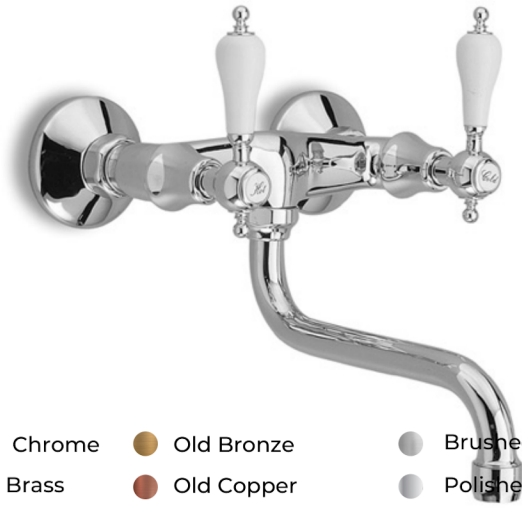

Wall Mounted Bathroom Faucet - C3

Collection: CASCADE DI BARBIANO

Model: GRTD30-VI-CDB-C3-00-WL

- | | | |
|-------------------|------------------|---------------------------|
| ● Polished Chrome | ● Old Bronze | ● Brushed Stainless Steel |
| ● Polished Brass | ● Old Copper | ● Polished Stainless |
| ● Polished Nickel | ● Antique Gold | ● White Matte |
| ● Brushed Nickel | ● Black Titanium | ● Black Matte |
| ● 24K Gold | ● Silver Nickel | |

Experience the epitome of luxury with our high-end wall-mounted bathroom faucet. Crafted by skilled artisans, its exquisite design and precise engineering redefine elegance. Choose enduring durability, seamless operation, and a touch of innovation for an indulgent and stylish addition to your space. Upgrade your bathroom and transform your daily routine into a ritual of refined living.

- **Timeless Elegance:** Crafted with meticulous attention to detail, our wall-mounted bathroom faucets boast a timeless design, adding a touch of sophistication to any bathroom decor.
- **Effortless Operation:** Experience ease like never before. our wall-mounted bathroom faucet offers effortless operation, ensuring a smooth and hassle-free user experience.
- **Simplified Installation:** Designed for simplicity, our faucets are easy to install, saving you time and effort.
- **Versatile Application:** Perfect for both residential and commercial use.