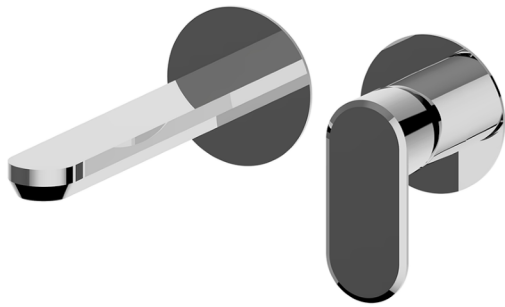

Wall Mounted Bathroom Faucet - C5

Collection: PANARO

Model: HCT30-LE-PA-C5-00-WL

- | | | |
|---|--|---|
|  Polished Chrome |  Old Bronze |  Brushed Stainless Steel |
|  Polished Brass |  Old Copper |  Polished Stainless |
|  Polished Nickel |  Antique Gold |  White Matte |
|  Brushed Nickel |  Black Titanium |  Black Matte |
|  24K Gold |  Silver Nickel | |

Experience the epitome of luxury with our high-end wall-mounted bathroom faucet. Crafted by skilled artisans, its exquisite design and precise engineering redefine elegance. Choose enduring durability, seamless operation, and a touch of innovation for an indulgent and stylish addition to your space. Upgrade your bathroom and transform your daily routine into a ritual of refined living.

- **Timeless Elegance:** Crafted with meticulous attention to detail, our wall-mounted bathroom faucets boast a timeless design, adding a touch of sophistication to any bathroom decor.
- **Effortless Operation:** Experience ease like never before. our wall-mounted bathroom faucet offers effortless operation, ensuring a smooth and hassle-free user experience.
- **Simplified Installation:** Designed for simplicity, our faucets are easy to install, saving you time and effort.
- **Versatile Application:** Perfect for both residential and commercial use.

FEATURES

- Country of Origin: Italy
- Dimensions: See technical drawings
- Flow Rate: 1.8 GPM
- Installation Type: Wall Mounted

TECHNICAL DETAILS