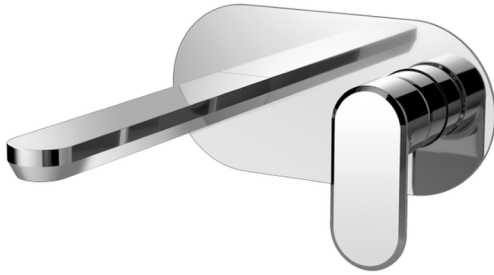

## Wall Mounted Bathroom Faucet - C6

Collection: PANARO

Model: HCT30-LE-PA-C6-00-WL

- |   |  |   |
|---|--|---|
|  Polished Chrome |  Old Bronze     |  Brushed Stainless Steel |
|  Polished Brass  |  Old Copper     |  Polished Stainless      |
|  Polished Nickel |  Antique Gold   |  White Matte             |
|  Brushed Nickel  |  Black Titanium |  Black Matte             |
|  24K Gold        |  Silver Nickel  |   |

Experience the epitome of luxury with our high-end wall-mounted bathroom faucet. Crafted by skilled artisans, its exquisite design and precise engineering redefine elegance. Choose enduring durability, seamless operation, and a touch of innovation for an indulgent and stylish addition to your space. Upgrade your bathroom and transform your daily routine into a ritual of refined living.

- **Timeless Elegance:** Crafted with meticulous attention to detail, our wall-mounted bathroom faucets boast a timeless design, adding a touch of sophistication to any bathroom decor.
- **Effortless Operation:** Experience ease like never before. our wall-mounted bathroom faucet offers effortless operation, ensuring a smooth and hassle-free user experience.
- **Simplified Installation:** Designed for simplicity, our faucets are easy to install, saving you time and effort.
- **Versatile Application:** Perfect for both residential and commercial use.

### FEATURES

- Country of Origin: Italy
- Dimensions: See technical drawings
- Flow Rate: 1.8 GPM
- Installation Type: Wall Mounted