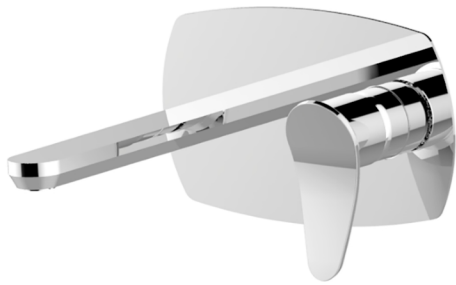

Wall Mounted Bathroom Faucet - O1

Collection: OGLIO

Model: HCT30-HA-OG-O1-00-WL

- | | | |
|---|--|---|
|  Polished Chrome |  Old Bronze |  Brushed Stainless Steel |
|  Polished Brass |  Old Copper |  Polished Stainless |
|  Polished Nickel |  Antique Gold |  White Matte |
|  Brushed Nickel |  Black Titanium |  Black Matte |
|  24K Gold |  Silver Nickel | |

Experience the epitome of luxury with our high-end wall-mounted bathroom faucet. Crafted by skilled artisans, its exquisite design and precise engineering redefine elegance. Choose enduring durability, seamless operation, and a touch of innovation for an indulgent and stylish addition to your space. Upgrade your bathroom and transform your daily routine into a ritual of refined living.

- **Timeless Elegance:** Crafted with meticulous attention to detail, our wall-mounted bathroom faucets boast a timeless design, adding a touch of sophistication to any bathroom decor.
- **Effortless Operation:** Experience ease like never before. our wall-mounted bathroom faucet offers effortless operation, ensuring a smooth and hassle-free user experience.
- **Simplified Installation:** Designed for simplicity, our faucets are easy to install, saving you time and effort.
- **Versatile Application:** Perfect for both residential and commercial use.

FEATURES

- Country of Origin: Italy
- Dimensions: See technical drawings
- Flow Rate: 1.8 GPM
- Installation Type: Wall Mounted

TECHNICAL DETAILS