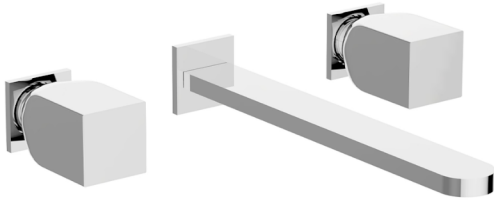

## Wall Mounted Bathroom Faucet - S2

Collection: MINCIO

Model: CCT30-HR-MI-S2-00-WL

- |   |  |   |
|---|--|---|
|  Polished Chrome |  Old Bronze     |  Brushed Stainless Steel |
|  Polished Brass  |  Old Copper     |  Polished Stainless      |
|  Polished Nickel |  Antique Gold   |  White Matte             |
|  Brushed Nickel  |  Black Titanium |  Black Matte             |
|  24K Gold        |  Silver Nickel  |   |

Experience the epitome of luxury with our high-end wall-mounted bathroom faucet. Crafted by skilled artisans, its exquisite design and precise engineering redefine elegance. Choose enduring durability, seamless operation, and a touch of innovation for an indulgent and stylish addition to your space. Upgrade your bathroom and transform your daily routine into a ritual of refined living.

- **Timeless Elegance:** Crafted with meticulous attention to detail, our wall-mounted bathroom faucets boast a timeless design, adding a touch of sophistication to any bathroom decor.
- **Effortless Operation:** Experience ease like never before. our wall-mounted bathroom faucet offers effortless operation, ensuring a smooth and hassle-free user experience.
- **Simplified Installation:** Designed for simplicity, our faucets are easy to install, saving you time and effort.
- **Versatile Application:** Perfect for both residential and commercial use.

### FEATURES

- Country of Origin: Italy
- Dimensions: See technical drawings
- Flow Rate: 1.8 GPM
- Installation Type: Wall Mounted