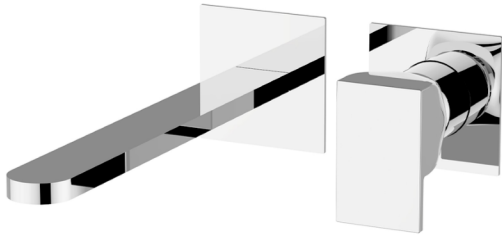

Wall Mounted Bathroom Faucet - S4

Collection: MINCIO

Model: CCT30-HR-MI-S4-00-WL

- | | | |
|---|--|---|
|  Polished Chrome |  Old Bronze |  Brushed Stainless Steel |
|  Polished Brass |  Old Copper |  Polished Stainless |
|  Polished Nickel |  Antique Gold |  White Matte |
|  Brushed Nickel |  Black Titanium |  Black Matte |
|  24K Gold |  Silver Nickel | |

Experience the epitome of luxury with our high-end wall-mounted bathroom faucet. Crafted by skilled artisans, its exquisite design and precise engineering redefine elegance. Choose enduring durability, seamless operation, and a touch of innovation for an indulgent and stylish addition to your space. Upgrade your bathroom and transform your daily routine into a ritual of refined living.

- **Timeless Elegance:** Crafted with meticulous attention to detail, our wall-mounted bathroom faucets boast a timeless design, adding a touch of sophistication to any bathroom decor.
- **Effortless Operation:** Experience ease like never before. our wall-mounted bathroom faucet offers effortless operation, ensuring a smooth and hassle-free user experience.
- **Simplified Installation:** Designed for simplicity, our faucets are easy to install, saving you time and effort.
- **Versatile Application:** Perfect for both residential and commercial use.

FEATURES

- Country of Origin: Italy
- Dimensions: See technical drawings
- Flow Rate: 1.8 GPM
- Installation Type: Wall Mounted

TECHNICAL DETAILS